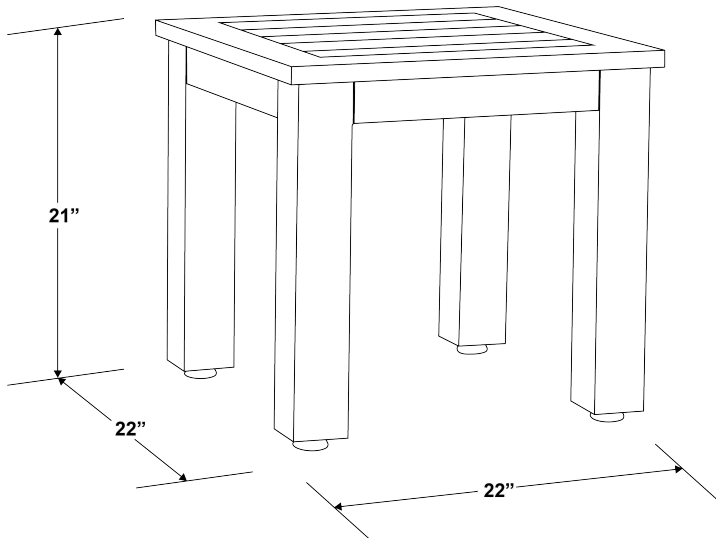

## LAGUNA END TABLE

SKU 3501-ET

### SPECS

Width: 22"

Depth: 22"

Height: 21"

Weight: 22.0 lbs

- Fully welded, scratch-resistant powder-coated aluminum frame with Hand Brushed Driftwood Finish.
- Commercial Quality Construction.
- Adjustable Feet.